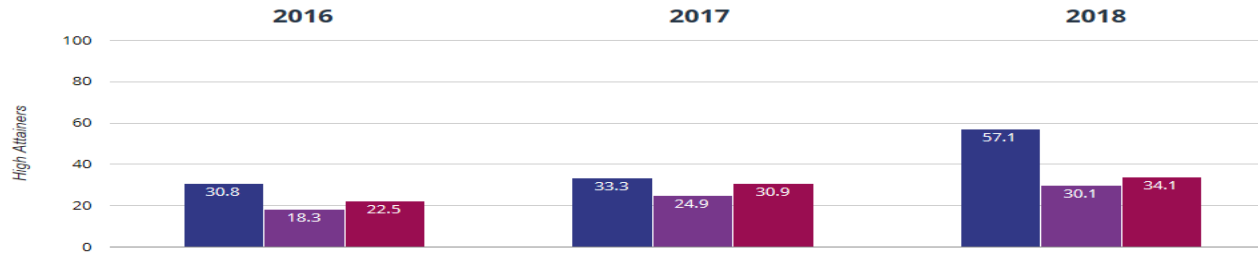

GPS - high attainers

57.1% in 2018
23.8% points rise since 2017
26.3% points rise since 2016

Our Lady's Catholic Primary School, Prescott
Knowsley (52)
National (14465)