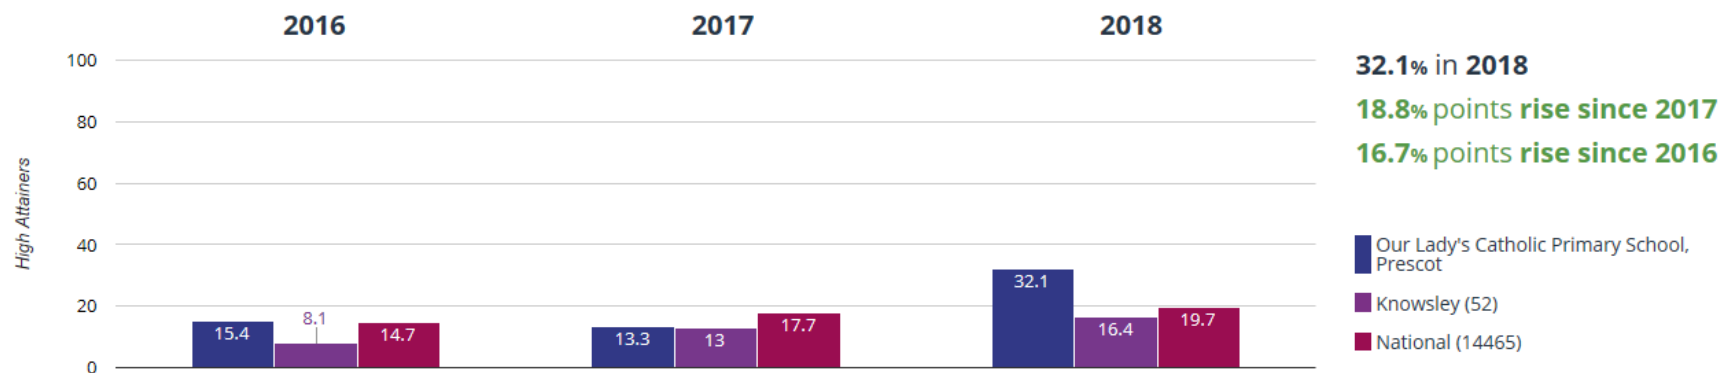

Writing - high attainers