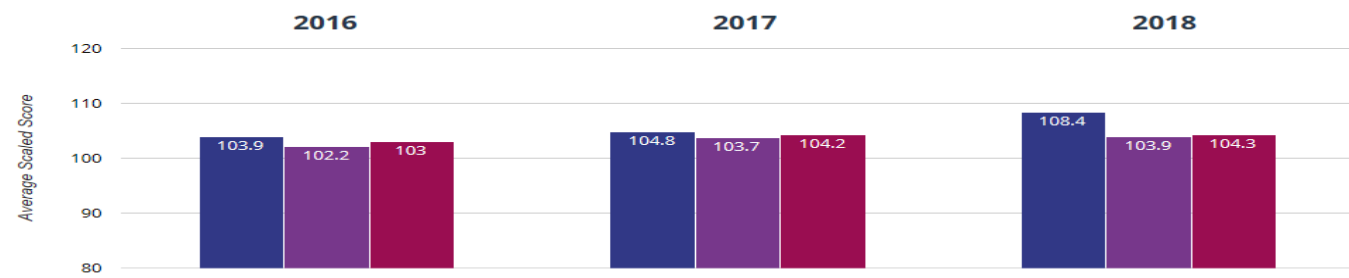

+ Maths - average scaled score

108.4 in 2018
3.6 points rise since 2017
4.5 points rise since 2016

Our Lady's Catholic Primary School, Prescott
Knowsley (52)
National (14465)