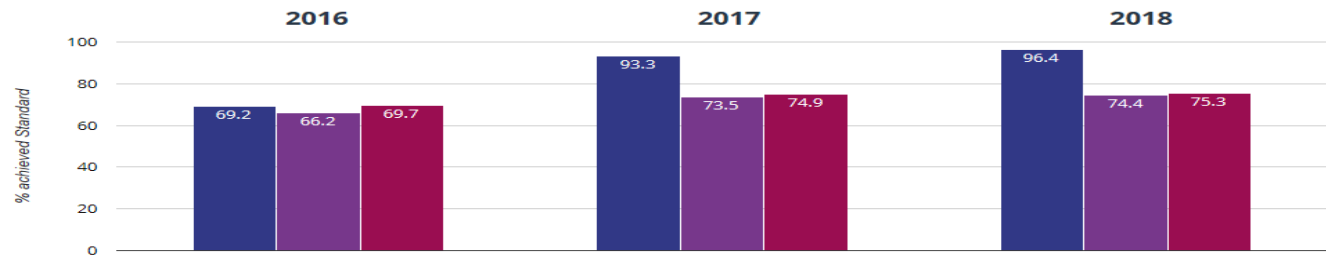

+ Maths - achieved standard

96.4% in 2018
3.1% points rise since 2017
27.2% points rise since 2016

Our Lady's Catholic Primary School, Prescott
Knowsley (52)
National (14465)