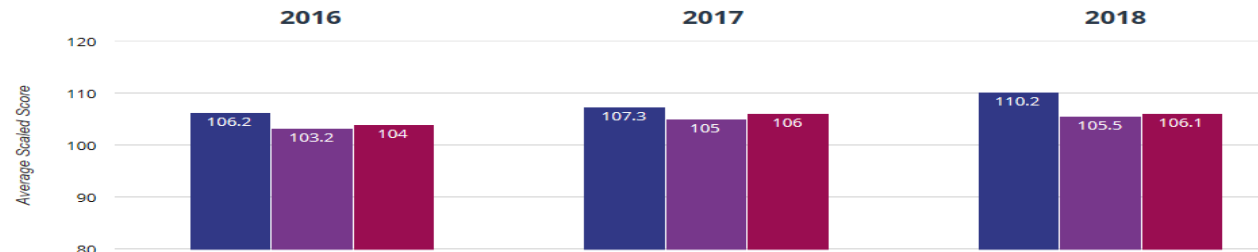

GPS - high attainers

57.1% in 2018
23.8% points rise since 2017
26.3% points rise since 2016

Our Lady's Catholic Primary School, Prescott
 Knowsley (52)
 National (14465)

GPS - average scaled score

110.2 in 2018
2.9 points rise since 2017
4 points rise since 2016