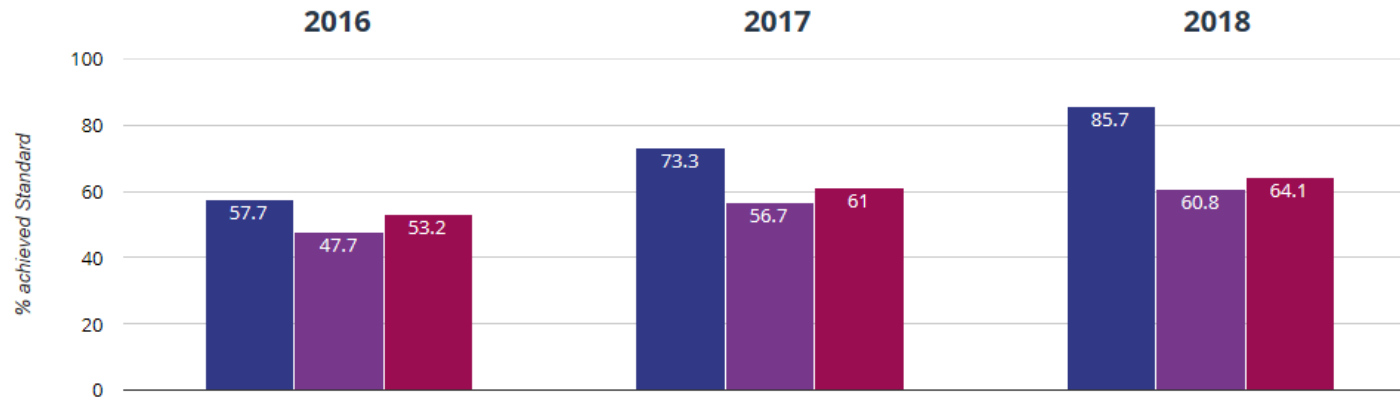

RWM - achieved standard

85.7% in 2018

12.4% points rise since 2017

28% points rise since 2016

- Our Lady's Catholic Primary School, Prescot
- Knowsley (52)
- National (14465)

RWM - high attainers

17.9% in 2018