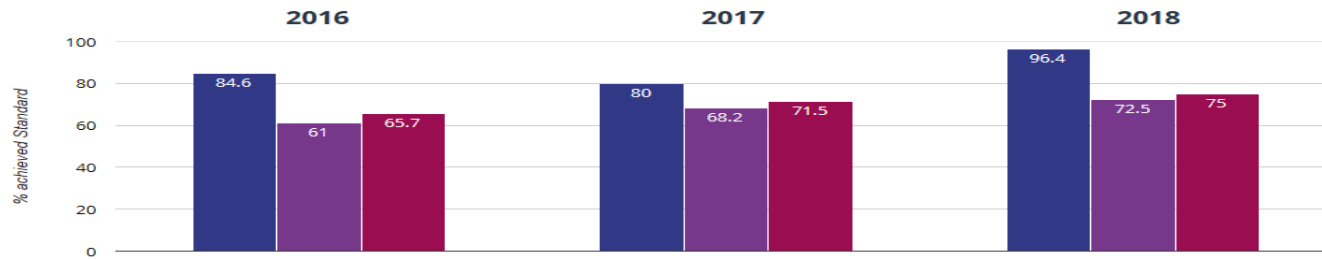

Reading - achieved standard

96.4% in 2018
16.4% points rise since 2017
11.8% points rise since 2016

■ Our Lady's Catholic Primary School, Prescot
■ Knowsley (52)
■ National (14465)