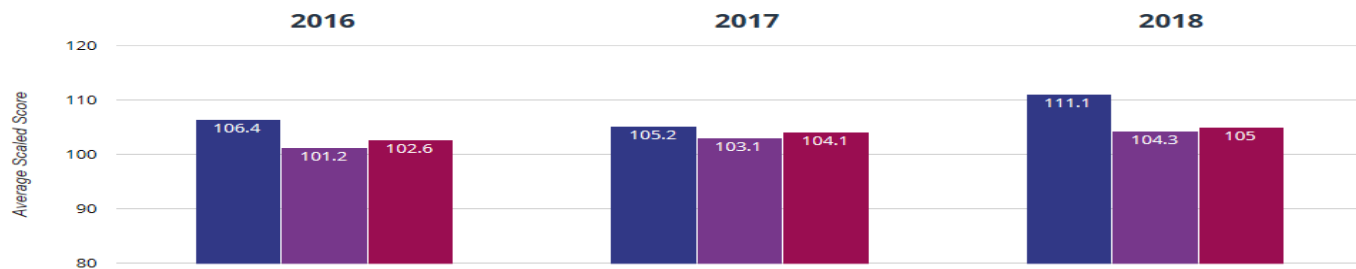

Reading - average scaled score

111.1 in 2018
5.9 points rise since 2017
4.7 points rise since 2016

■ Our Lady's Catholic Primary School, Prescot
■ Knowsley (52)
■ National (14465)