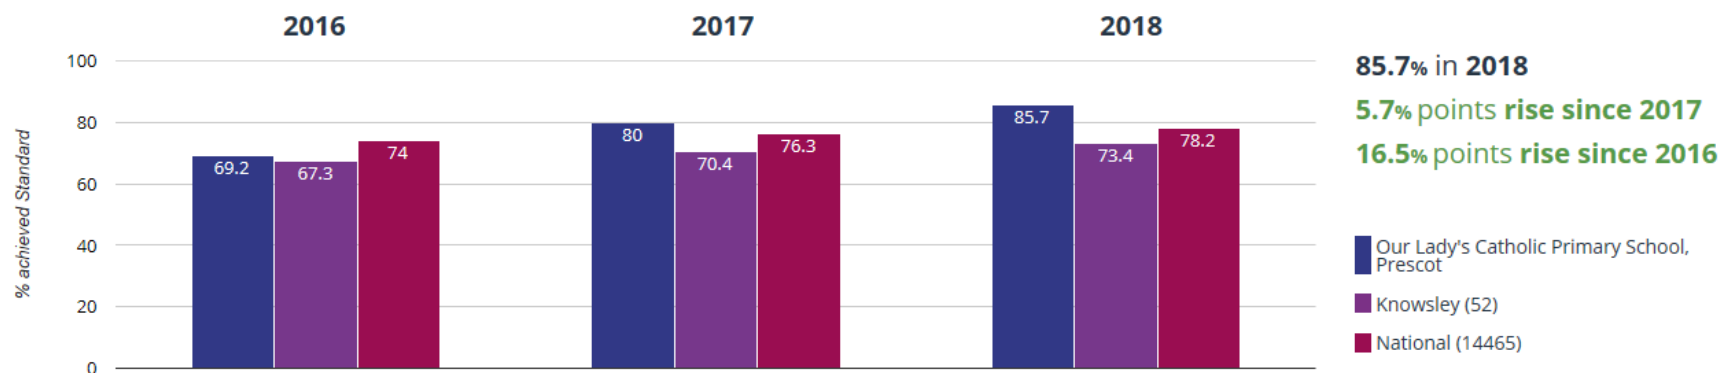

Writing - achieved standard