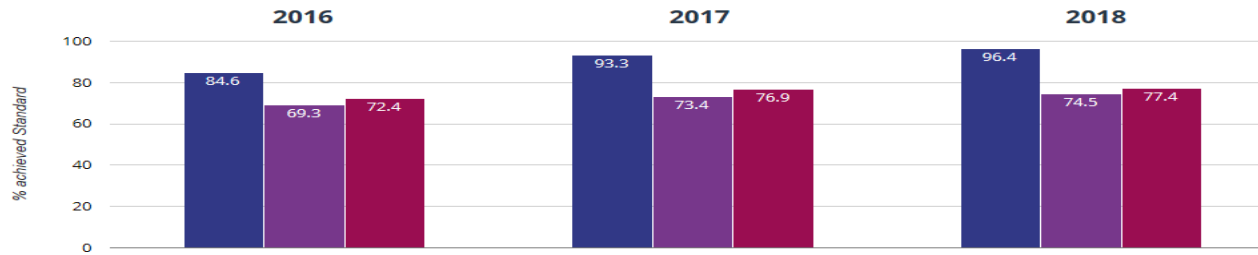

GPS - achieved standard

96.4% in 2018
3.1% points rise since 2017
11.8% points rise since 2016

Our Lady's Catholic Primary School, Prescott
Knowsley (52)
National (14465)