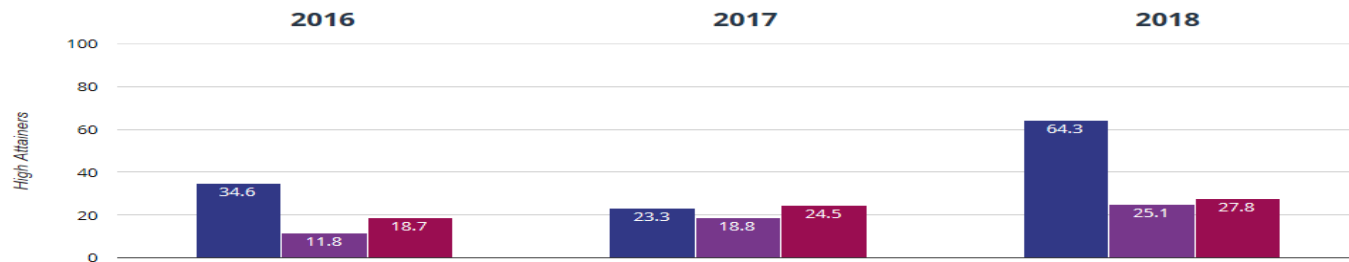

Reading - high attainers

64.3% in 2018
41% points rise since 2017
29.7% points rise since 2016

■ Our Lady's Catholic Primary School, Prescot
■ Knowsley (52)
■ National (14465)