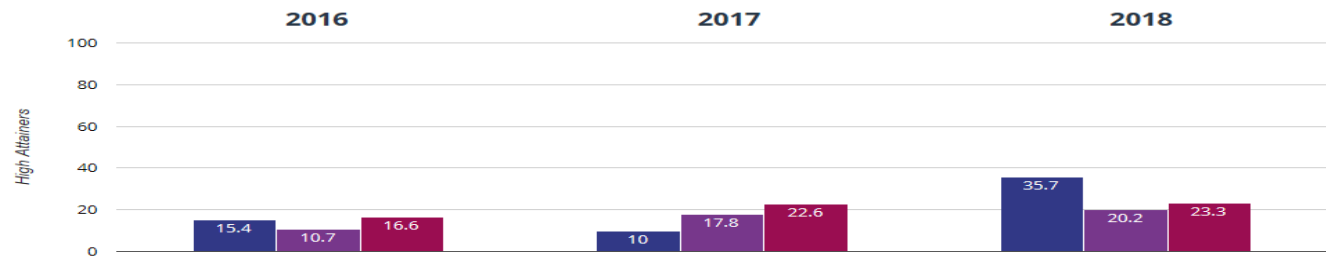

Writing - high attainers

+ Maths - achieved standard

96.4% in 2018
3.1% points rise since 2017
27.2% points rise since 2016

Our Lady's Catholic Primary School, Prescott
 Knowsley (52)
 National (14465)

+ Maths - high attainers