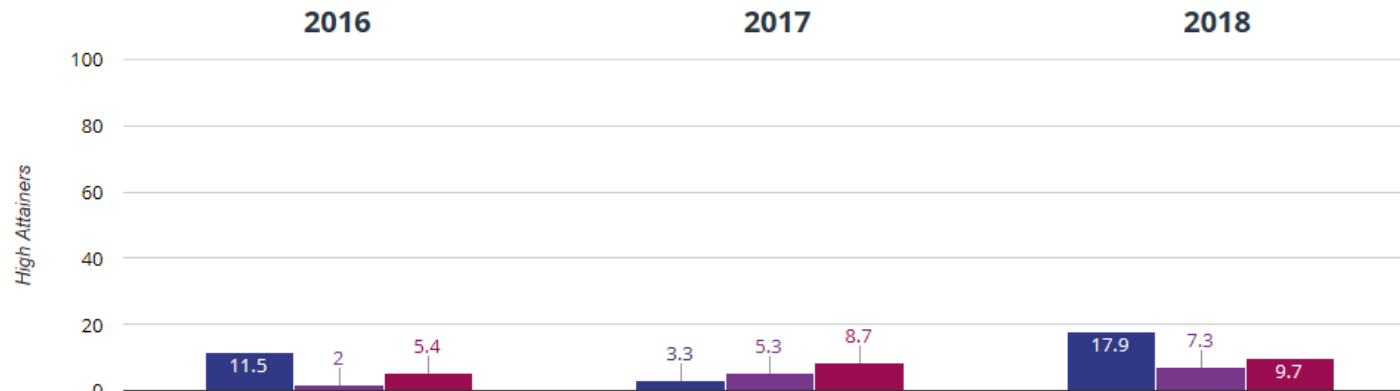

RWM - achieved standard

85.7% in 2018

12.4% points rise since 2017

28% points rise since 2016

- Our Lady's Catholic Primary School, Prescot
- Knowsley (52)
- National (14465)

RWM - high attainers

17.9% in 2018