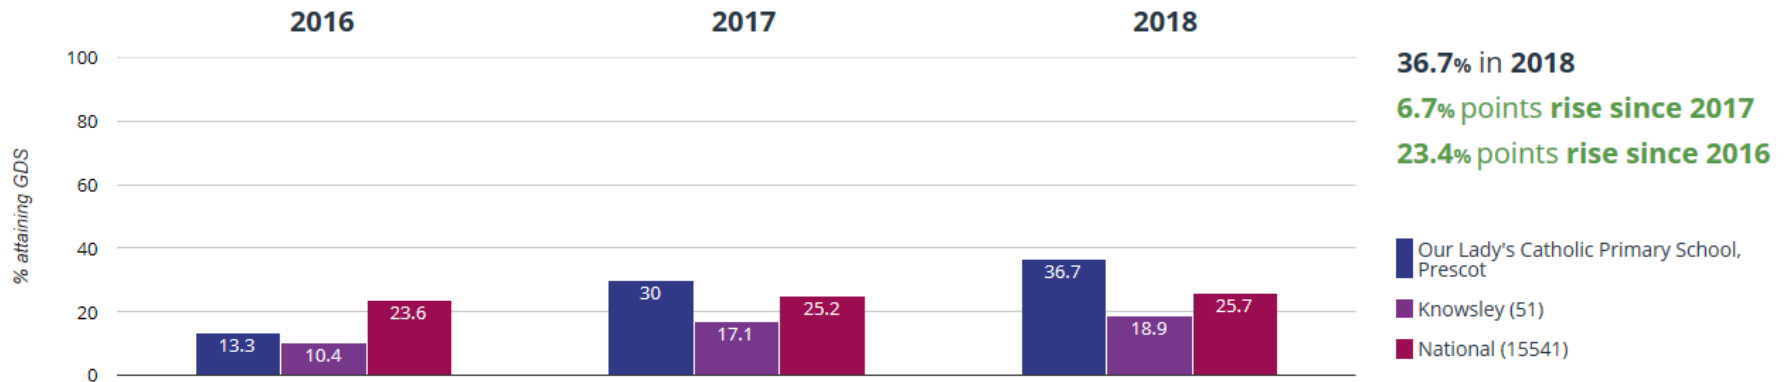

Reading - attaining GDS