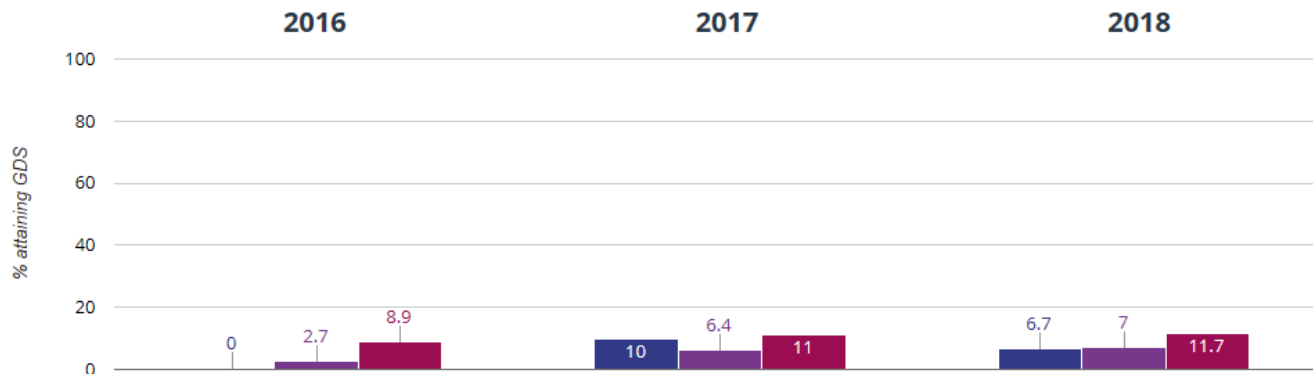

RWM - attaining EXS or better

66.7% in 2018
0% change from 2017
3.4% points rise since 2016

- Our Lady's Catholic Primary School, Prescott
- Knowsley (51)
- National (15541)

RWM - attaining GDS

6.7% in 2018
3.3% points drop since 2017
6.7% points rise since 2016