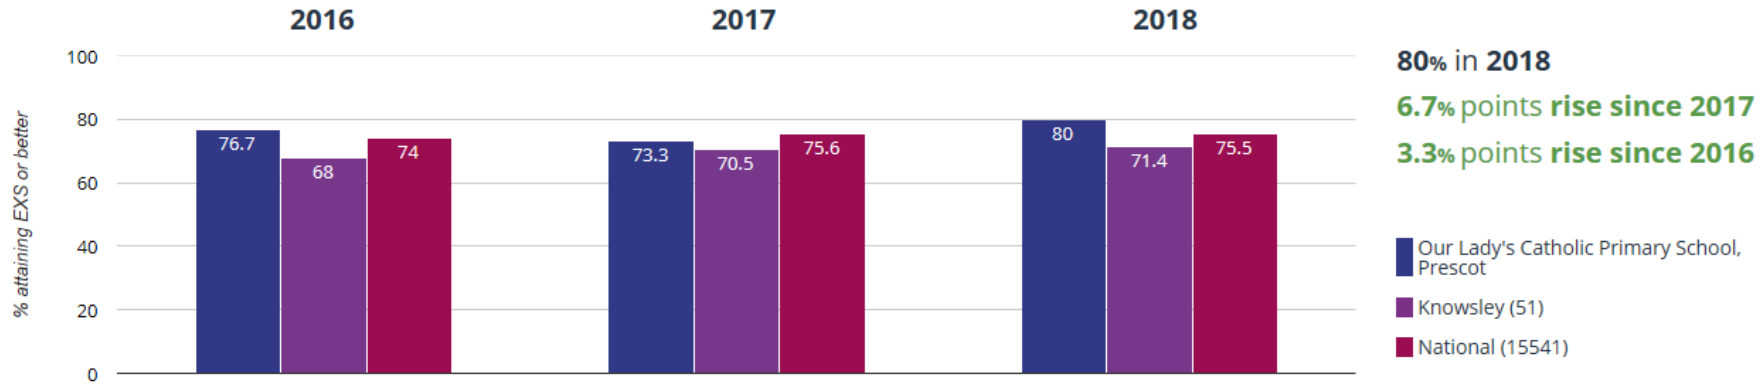

Reading - attaining EXS or better