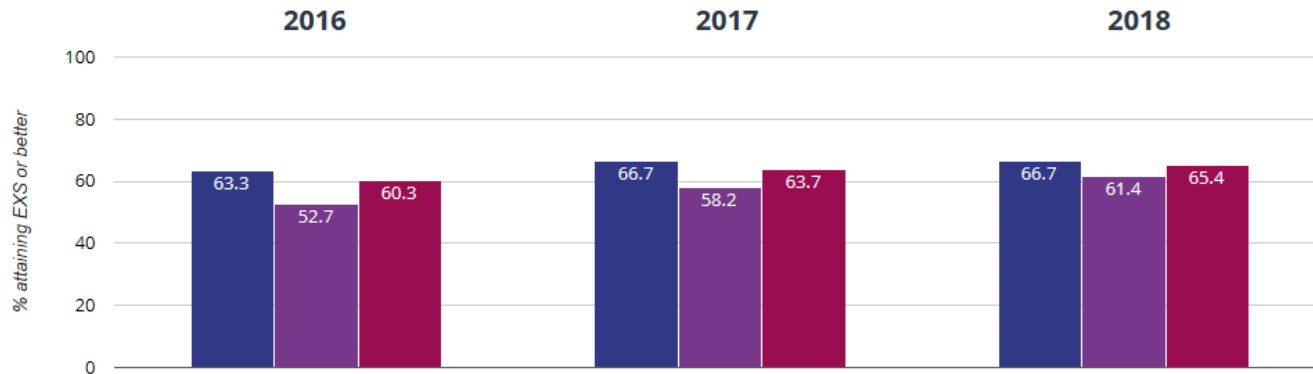

RWM - attaining EXS or better

66.7% in 2018
0% change from 2017
3.4% points rise since 2016

- Our Lady's Catholic Primary School, Prescott
- Knowsley (51)
- National (15541)

RWM - attaining GDS

6.7% in 2018
3.3% points drop since 2017
6.7% points rise since 2016