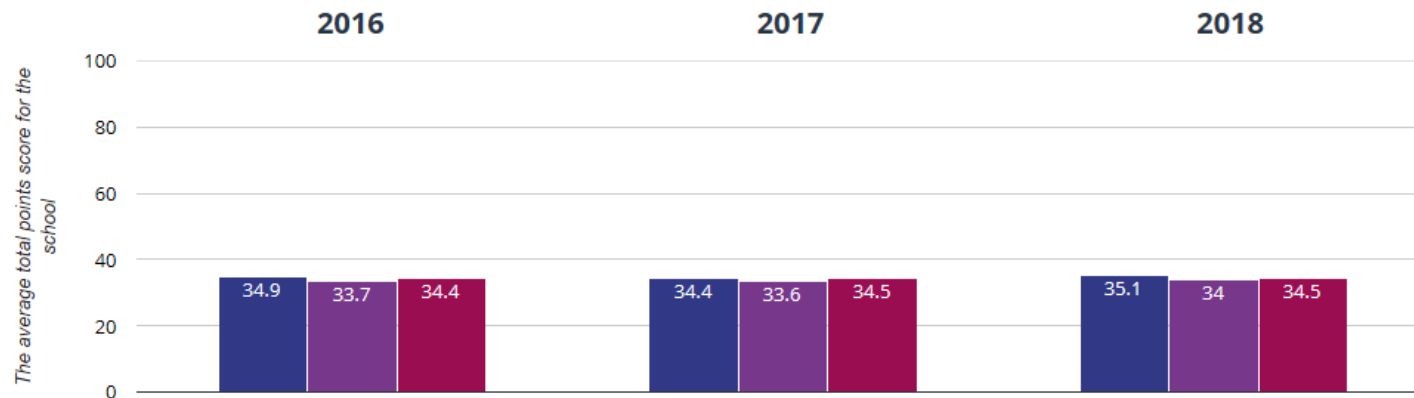

📈 Average Total Points Score

35.1 in 2018

0.7 points rise since 2017

0.2 points rise since 2016

■ Our Lady's Catholic Primary School, Prescot
■ Knowsley (53)
■ National (16263)