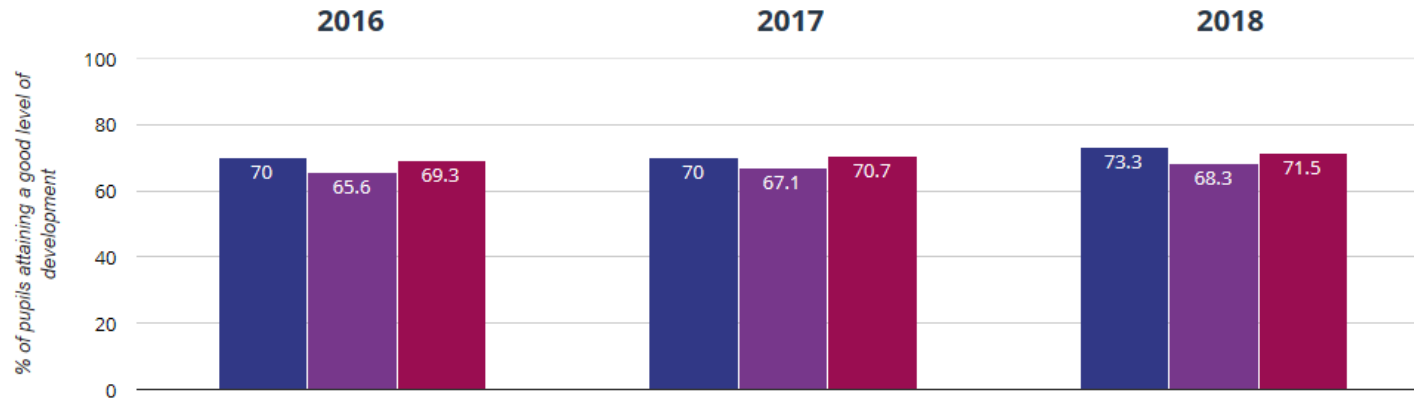

## ★ Good Level Of Development

**73.3% in 2018**

**3.3% points rise since 2017**

**3.3% points rise since 2016**

■ Our Lady's Catholic Primary School, Prescot  
■ Knowsley (53)  
■ National (16263)